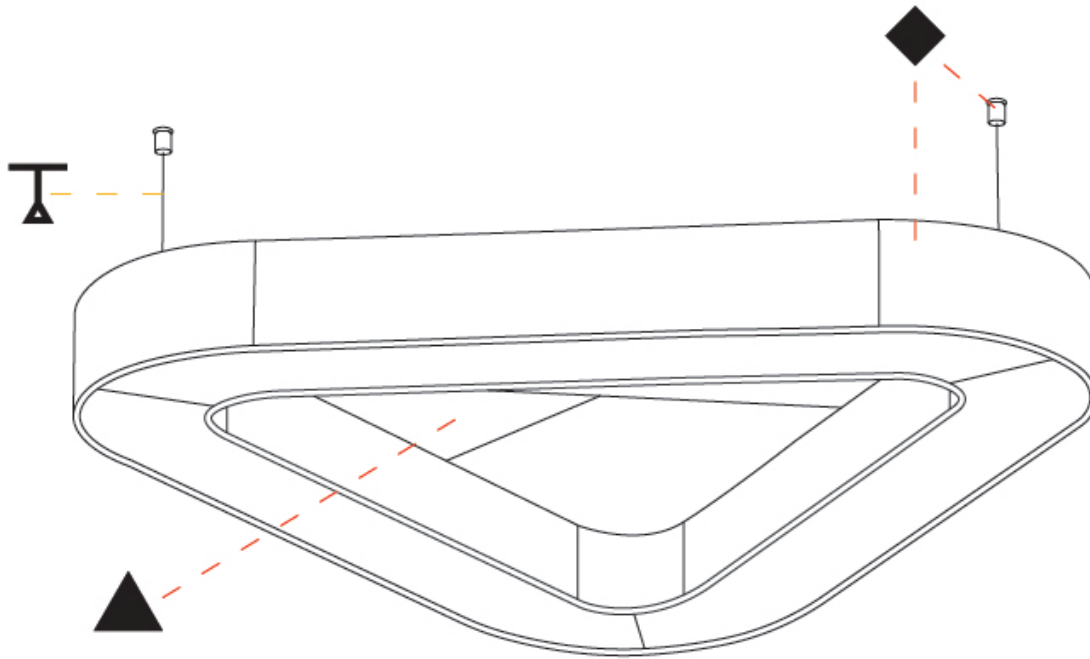

VICTORY ACOUSTIC SUSPENSION

A300742-

PROJECT

TYPE

SPECIFIER

QUANTITY

DATE

A