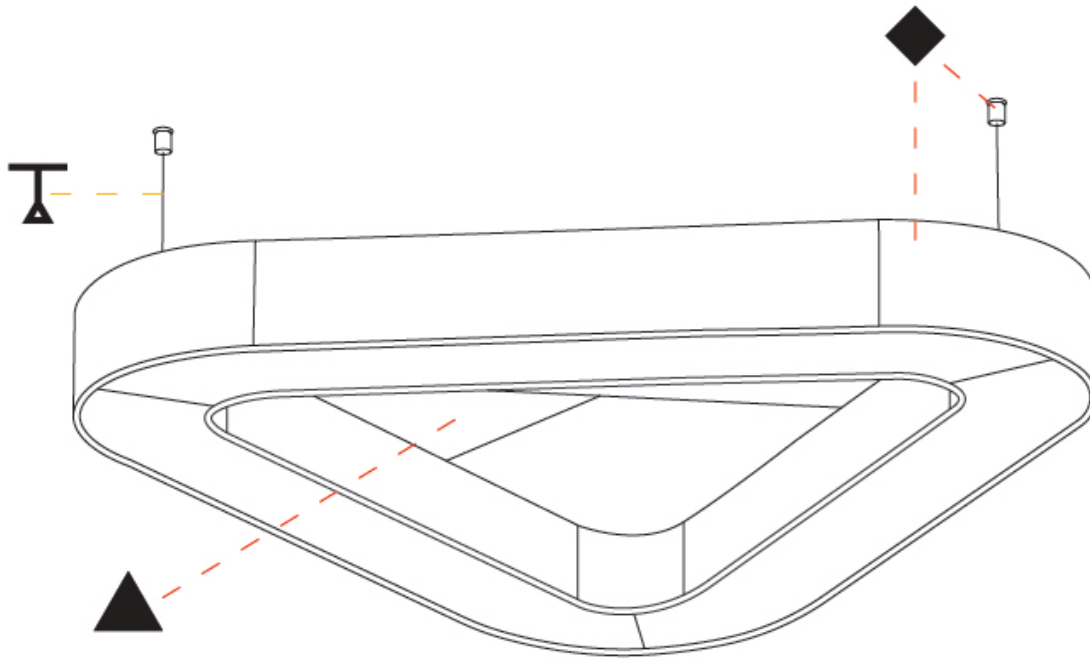

VICTORY ACOUSTIC SUSPENSION

A300745-

PROJECT _____

TYPE _____

SPECIFIER _____

QUANTITY _____

DATE _____

A