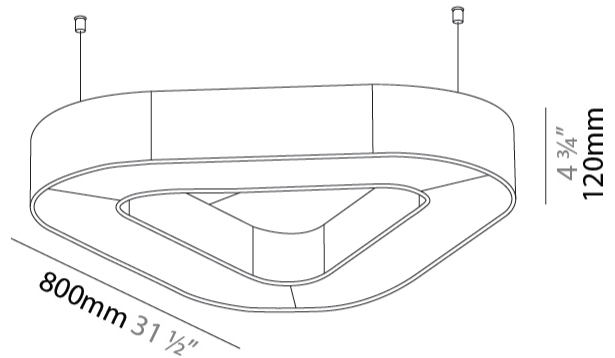

GENERAL

Series: Victory Acoustic
Brand: Prolicht
Division: Architectural
Mounting Type: Suspension
Mounting Location: Ceiling
Subcategory: Acoustic

PHYSICAL

Shape: Round
Length (mm): 800
Length (in): 31 ½
Width (mm): 752
Width (in): 29 ⅝
Height (mm): 120
Height (in): 4 ¾
Light Distribution: Direct
Diffuser: PMMA - Opal / Micro-Prism
Fixture Finish: SSR / BKV / CWI / CRY / HAB / UFT / ITA / RUA / FTG / MYG / LOD / PUS / FRO / FUP / KIA / POP / BLS / SPG / MEY / GOH / GUM / CHC / COM / ABZ / JAG / OBR / MOS / ROR
Accent Finish: ANC / ASH / BNA / BTC / BZE / CEL / EGG / EVG / FOG / FOS / FST / FUA / IRI / IRO / KHA / LIC / LIM / MER / MSN / MUS / ONX / PEA / PLU / POL / PPY / RAY / ROY / RST / STE / SWD / TAN / TAU
Fixture Material: Aluminum
Cable Details: 2 000mm / 78 3/4" or 6 000mm / 236 1/4" Transparent Cable

ELECTRICAL

Lamp Type: LED (Zhaga Standard)
Input Wattage (W): 29.4
Total Output Wattage (W): 26.3
Dimming: Non-Dimmable
Driver Included: Yes
Driver Location: Integrated
Driver Type: Constant Current - Universal
Driver Class: Class 2
Input Voltage (V): 120 - 277

LED

Color Temperature (°K): 2700 / 3000 / 3500 / 4000
Max. Delivered Lumen (lm): 2489 / 2577 / 3025 / 2640
Nominal Lumen (lm): 3830 / 3964 / 4655 / 4030
CRI: >90 CRI
Lamp Life (hrs): 50000

OPTICAL

RATINGS AND CERTIFICATIONS

Certified By: CSA Certified to UL and CSA Standards
IP rating: IP20